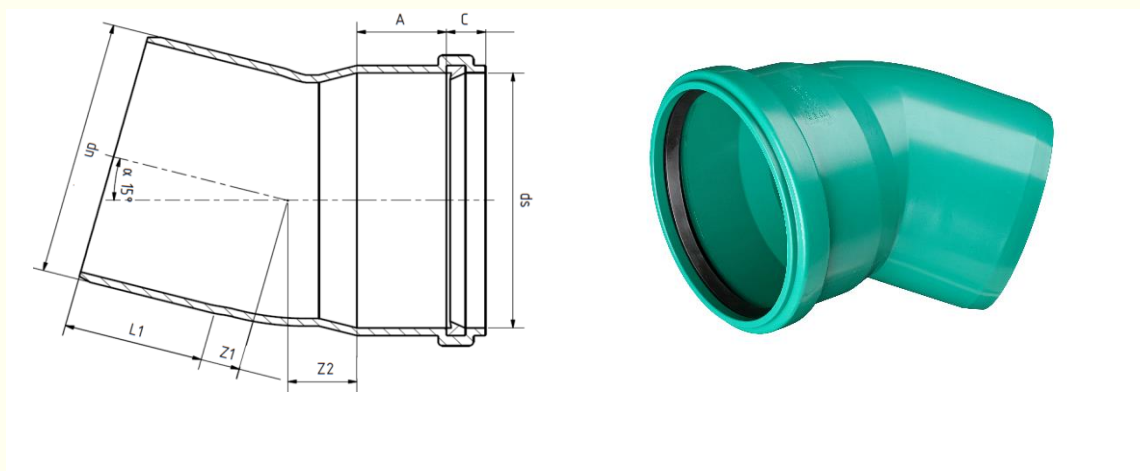

elkuch[®] Sewer pipe fittings

Bend 15°

dn (mm)	ds (mm)	L1 (mm)	A (mm)	C (mm)
110	110	62	44	20
125	125	68	43	22
160	160	88	52	25
200	200	58	58	30

Beneficial properties of all dimensions

- PP free of fillers
- UV-resistant
- SKZ-test according to EN-1852
- Colour ex stock: green