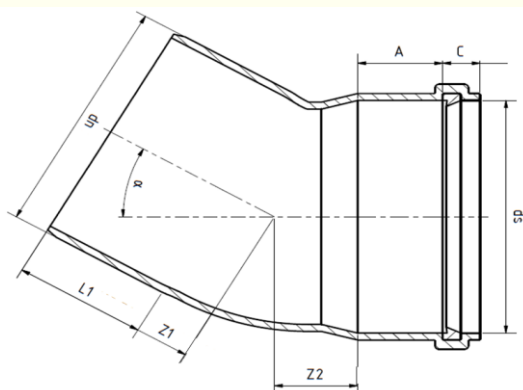

elkuch[®] Sewer pipe fittings

Bend 30°

dn (mm)	ds (mm)	L1 (mm)	A (mm)	C (mm)
110	110	65	44	20
125	125	68	43	22
160	160	88	52	25
200	200	100	60	30

Beneficial properties of all dimensions

- PP free of fillers
- UV-resistant
- SKZ-test according to EN-1852
- Colour ex stock: green