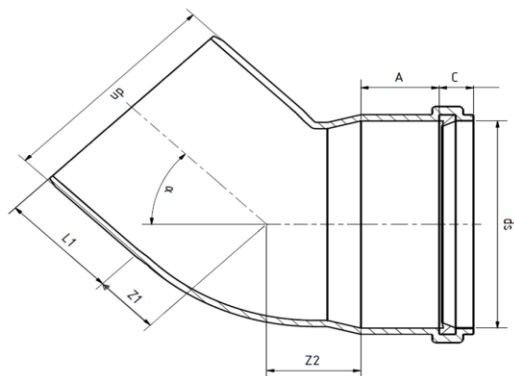

# elkuch<sup>®</sup> Sewer pipe fittings

Bend 45°

dn (mm)	ds (mm)	L1 (mm)	A (mm)	C (mm)
110	110	65	44	20
125	125	68	45	23
160	160	85	53	23
200	200	98	58	32

## Beneficial properties of all dimensions

- PP free of fillers
- UV-resistant
- SKZ-test according to EN-1852
- Colour ex stock: green

\* incl. sealing

\* Manufactured in Switzerland